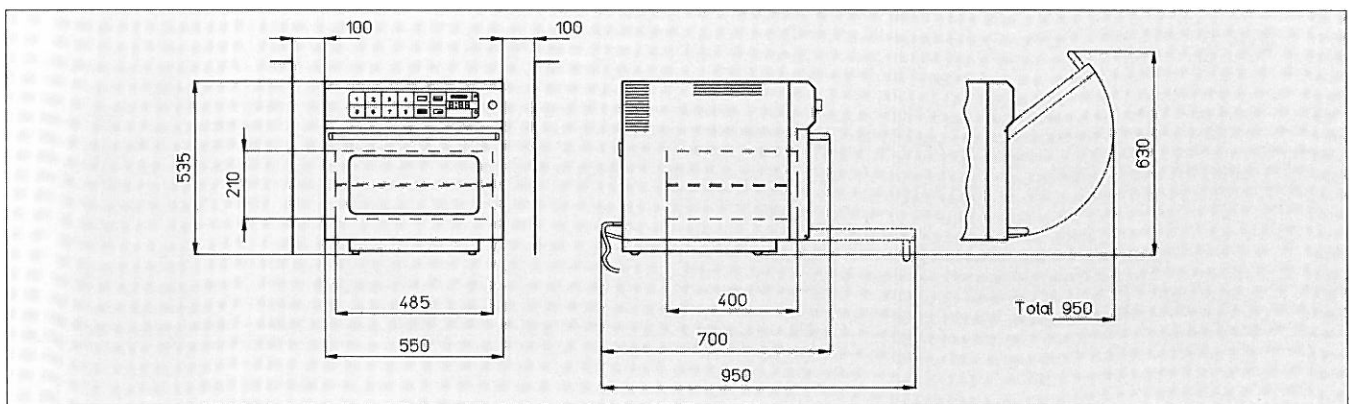

GIGATHERM

Professional
microwave ovens

GM 2200 EAK

GM 2200 E

Commercial microwave ovens
Gigatherm GM 2200

- all high-grade stainless nickel chromium steel
- cooking power: 2000 W
- capacity: 1 Gastronorm GN 3/4 tray
or 2 to 4 plates
- repeating timer with selector knob and digital display 0...9:55 minutes
- touch-pad controls for full-, half-, quarter-power and defrost
- choice of models:
 - microwave ovens with manual, electronic or automatic controls
 - drop-down or lift-up door (for wall-console installation)

Technical data	GM 2200
Power supply	380 V/50 Hz
Mains lead (power cord: 2 m)	2 P+N+E
Connected load	4.4 kW
Fuse rating (slow-blow fuse)	2 x 10 A
Output power, maximum	2200 W
Weight	85 kg

Gigatherm AG
Microwave applications
Halten 120
9035 Grub AR
Switzerland
Telephone 071 91 52 52
Telefax 071 91 21 98
Telex 881773 giga ch