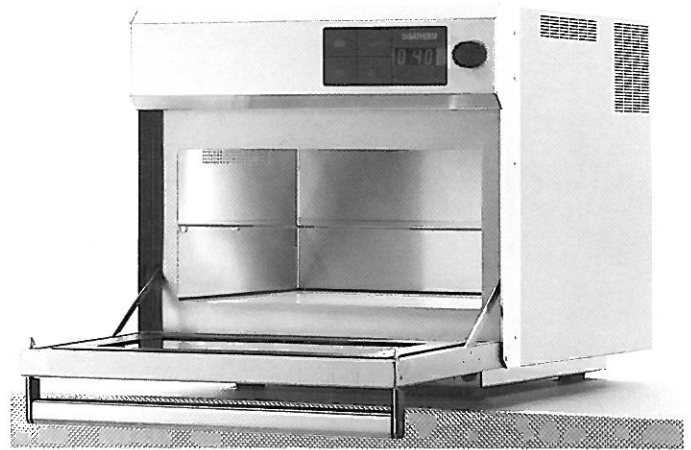

GIGATHERM

Professional
microwave ovens

GM 2200 EAK

GM 2200 E

Commercial microwave ovens
Gigatherm GM 2200

- all high-grade stainless nickel chromium steel
- cooking power: 2000 W
- capacity: 1 Gastronorm GN 3/4 tray
or 2 to 4 plates
- repeating timer with selector knob and digital display 0...9:55 minutes
- touch-pad controls for full-, half-, quarter-power and defrost
- choice of models:
 - microwave ovens with manual, electronic or automatic controls
 - drop-down or lift-up door (for wall-console installation)

Technical data	GM 2200
Power supply	380 V/50 Hz
Mains lead (power cord: 2 m)	2 P+N+E
Connected load	4.4 kW
Fuse rating (slow-blow fuse)	2 x 10 A
Output power, maximum	2200 W
Weight	85 kg

Gigatherm AG
Microwave applications
Halten 120
9035 Grub AR
Switzerland
Telephone 071 91 52 52
Telefax 071 91 21 98
Telex 881773 giga ch